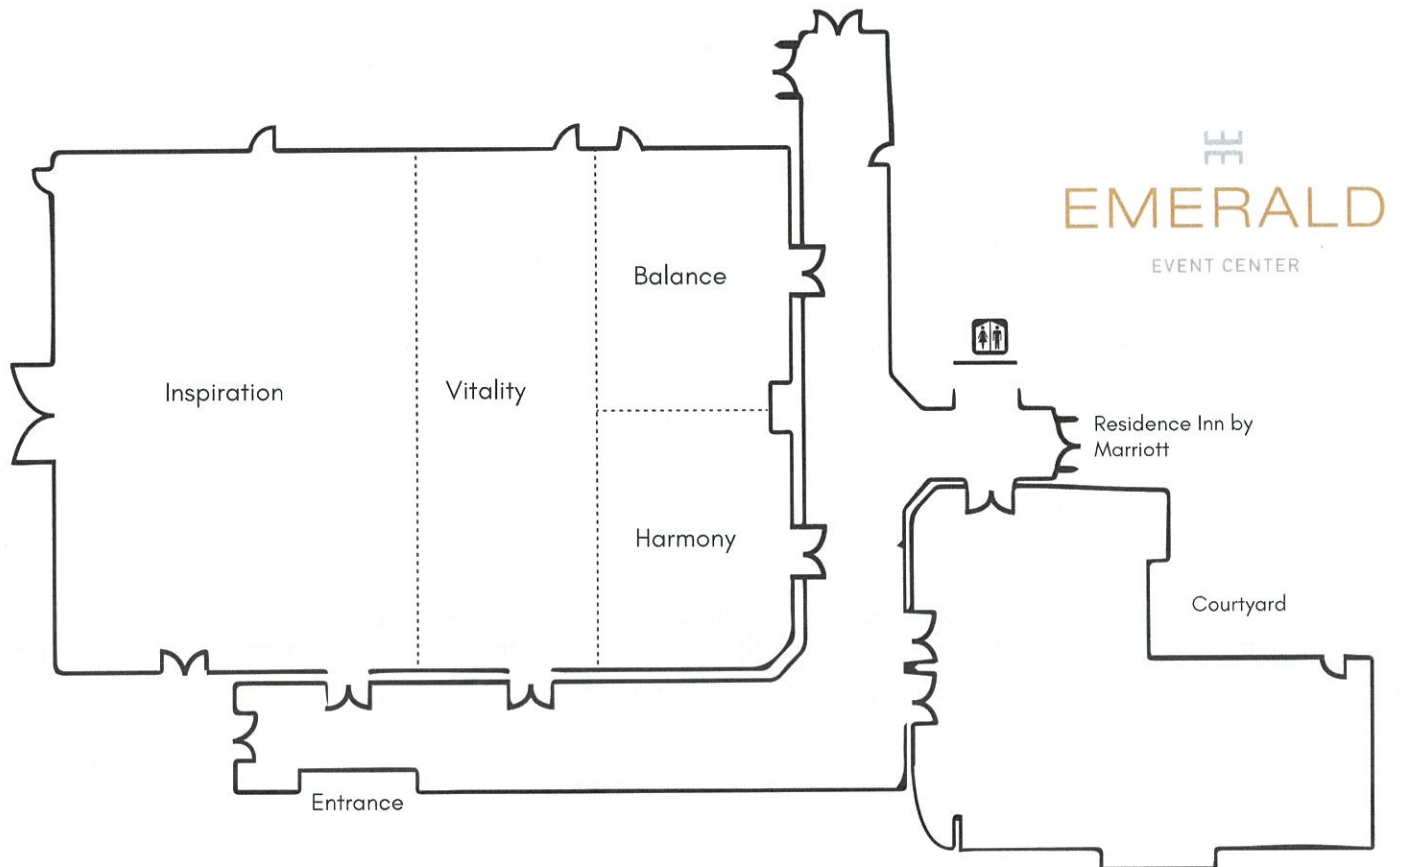

On-Site Bar

Pet Friendly

(440) 937-0909

33040 Just Imagine Drive | Avon, OH 44011

EMERALD
EVENT CENTER

EVENT ROOM	DIMENSIONS (LxW)	CEILING HEIGHT	AREA SQFT	THEATER	(2 PER 6FT) CLASSROOM	CONFERENCE	U-SHAPE	HOLLOW SQUARE	BANQUET
The Emerald Ballroom	100x67	16'	6700	400	150	-	-	-	300
The Emerald Ballroom Pre-Function Space	L-Shape 90x12 + 67 x 12	10'	1883	-	-	-	-	-	-
Vitality/Balance/Harmony	50x67	16'	3350	200	75	-	-	-	160
Inspiration/Vitality	75x67	16'	5025	300	115	-	-	-	200
Balance/Harmony	25x67	16'	1675	100	40	-	30	40	80
Inspiration	50x67	16'	3350	200	75	-	-	-	120
Vitality	25x67	16'	1675	100	40	-	30	40	80
Balance	25x34	16'	850	50	20	20	18	20	40
Harmony	25x34	16'	850	50	20	20	18	20	40
Possibilities Room in the Residence Inn by Marriott	40x20	16'	800	50	20	20	18	20	40