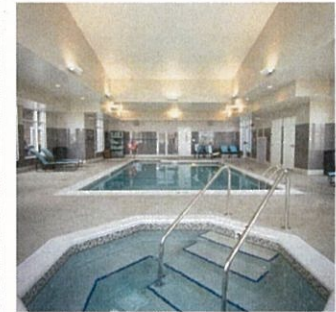

Residence INN[®]

BY MARRIOTT

Savor your time away from home

All-Suite Hotel Rooms with
Pull-Out Sofas

All Hotel Rooms Equipped With
Full Size Refrigerator, Stove,
Microwave, and Dishwasher

Complimentary On-Site Parking

Complimentary Hot Breakfast

Complimentary High-Speed Wifi

Business Center

24-Hour Fitness Center

Heated Indoor Pool & Hot Tub

Outdoor Sports Court

Outdoor Courtyard

Grocery Delivery & On-site
24-hour market

On-Site Bar

Pet Friendly

(440) 937-0909

33040 Just Imagine Drive | Avon, OH 44011

EMERALD
EVENT CENTER

EVENT ROOM	DIMENSIONS (LxW)	CEILING HEIGHT	AREA SQFT	THEATER	(2 PER 6FT) CLASSROOM	CONFERENCE	U-SHAPE	HOLLOW SQUARE	BANQUET
The Emerald Ballroom	100x67	16'	6700	400	150	-	-	-	300
The Emerald Ballroom Pre-Function Space	L-Shape 90x12 + 67 x 12	10'	1883	-	-	-	-	-	-
Vitality/Balance/Harmony	50x67	16'	3350	200	75	-	-	-	160
Inspiration/Vitality	75x67	16'	5025	300	115	-	-	-	200
Balance/Harmony	25x67	16'	1675	100	40	-	30	40	80
Inspiration	50x67	16'	3350	200	75	-	-	-	120
Vitality	25x67	16'	1675	100	40	-	30	40	80
Balance	25x34	16'	850	50	20	20	18	20	40
Harmony	25x34	16'	850	50	20	20	18	20	40
Possibilities Room in the Residence Inn by Marriott	40x20	16'	800	50	20	20	18	20	40